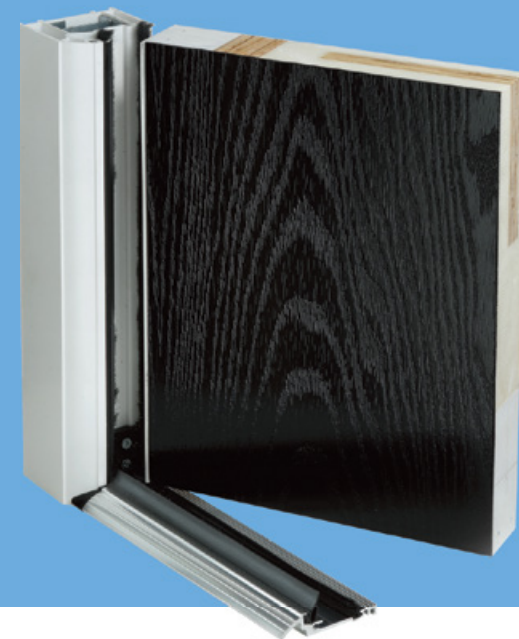

Capital

Garage Doors

01293 652 470 | www.capitalgaragedoors.co.uk

THE
Ultimate
collection COMPOSITE DOORS

Intelligent Timber
Inside

Dual Glazed

Standard price includes:

Door with cassette. Choice of Duraflex or Eurocell Frame.
Ingenious 5 hook door lock, 6-Pin standard cylinder, stainless steel handle.
Optional hardware upgrades shown below.