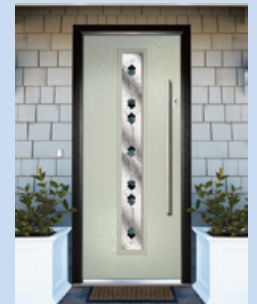

Side Panels

White on White

White both sides

£458

Colour on White

Black, Blue, Green or Red

£489

Golden Oak or Rosewood

Stain one side only

£545

Stain both sides

£630

RAL Colours

(Extra Over on White)

Colour one side only

+£275

Colour both sides

+£550

Decorative Glass

For Decorative or Plain Glass Pricing - See:

Longlite