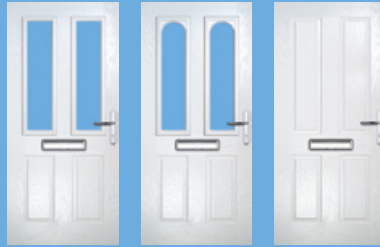

Capital

Garage Doors

01293 652 470 | www.capitalgaragedoors.co.uk

THE
Ultimate
collection COMPOSITE DOORS

Intelligent Timber
Inside

Dual Glazed

Standard price includes:

Door with cassette. Choice of Duraflex or Eurocell Frame.
Ingenious 5 hook door lock, 6-Pin standard cylinder, stainless steel handle.
Optional hardware upgrades shown below.