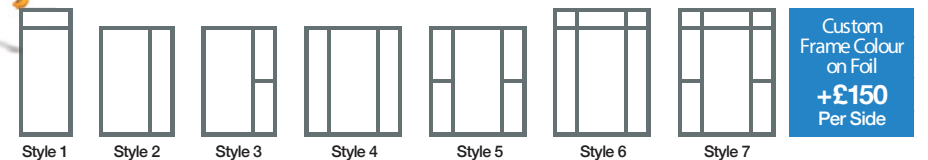

Door Frames, Cills and Add-Ons

	White	Foil 1 Side	Foil 2 Sides
15mm Add-On (per metre) Duraflex or Eurocell	£6.30	£12.60	£18.90
25mm Add-On (per metre) Eurocell Only	£11.70	£14.70	£17.50
35mm Add-On (per metre) Duraflex Only	£12.60	£18.90	£31.50
50mm Add-On (per metre) Eurocell only	£13.50	£20.50	£23.50
85mm Stub Cill (per metre)	£9.60	£16.20	£18.90
150mm Cill (per metre)	£9.60	£16.20	£18.90
180mm Cill (per metre)	£15.60	£25.20	£31.50