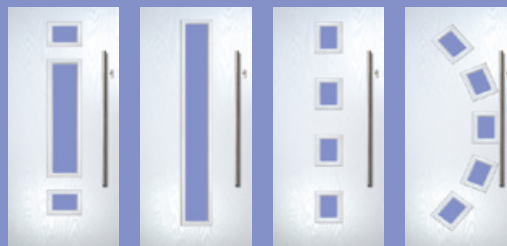

French/Double Doors

French doors are secured and sealed using bespoke hardware.
The 'floating' mullion is available on any RAL colour, but not in woodgrain finishes.

Morse Longlite 4 Top 5 Top

White on White
White both sides
£2133

Colour on White
Black, Blue, Green or Red
£2195

RAL Colours
(Extra Over on White)
Colour one side only
+£550
Colour both sides
+£1110