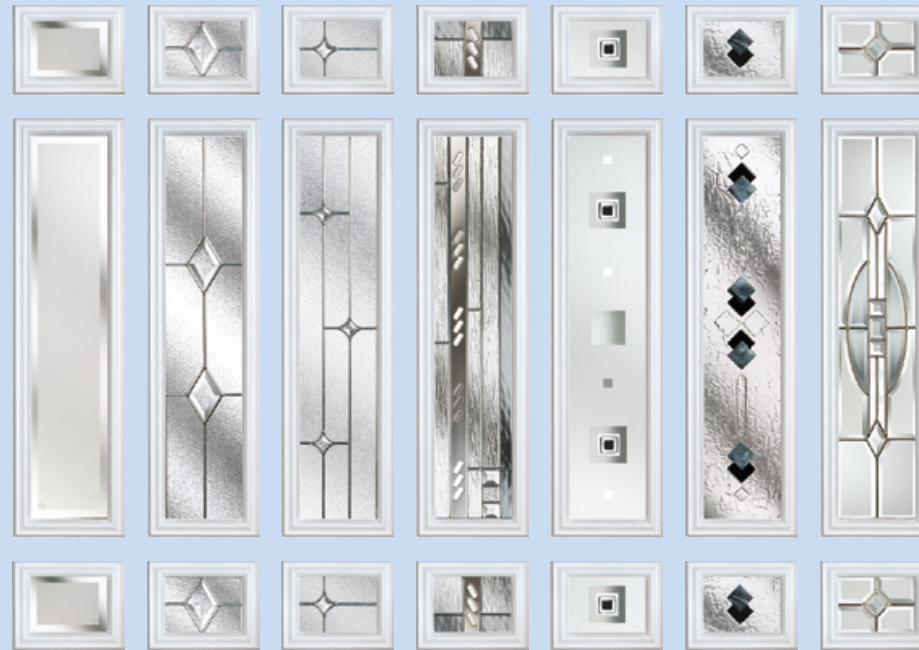

Colour both sides

+£550

Capital
Garage Doors

01293 652 470 | www.capitalgaragedoors.co.uk

Decorative Glass

RMOK
Kensington
£125

RMOC
Classic
£210

RMOZ
Zinc Star
£210