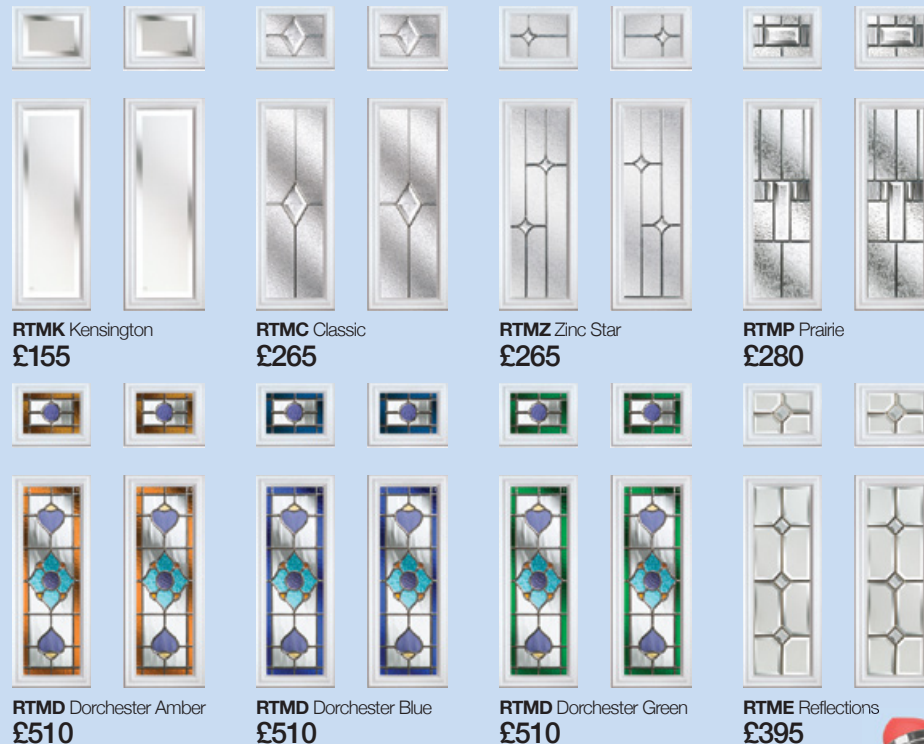

• Solid Door | ° Glazed Door

RAL Colours
(Extra Over on White)

Colour one side only
+£275

Colour both sides
+£550

Decorative Glass

Plain Glass

Upgrade Options (£Net)

Winkhaus Autolock +£40
Winkhaus Heritage Autolock +£45
3* PAS24 Cylinder* +£30