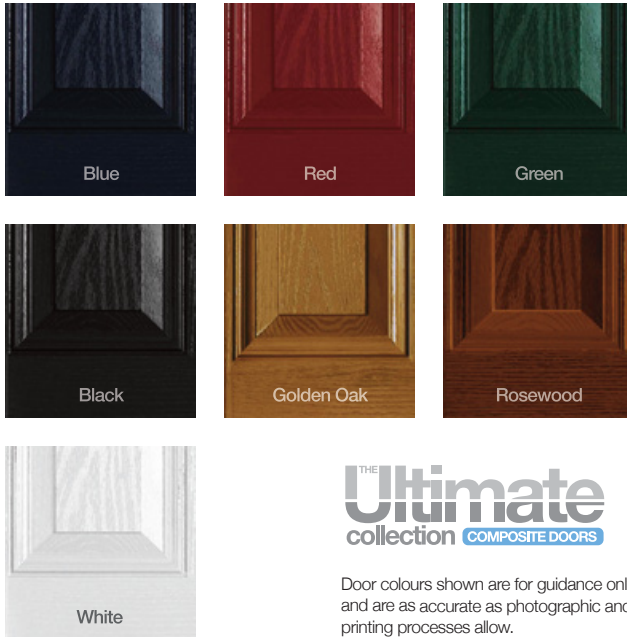

Colour one side only

+£275

Colour both sides

+£550

Decorative Glass

For Decorative or Plain Glass Pricing - See:

Dual Glazed & Arch
and halve the glass price
for a single side panel

Tops & Mids
and halve the glass price
for a single side panel

Tops
and halve the glass price
for a single side panel

Longlite

Door Colour Options

Choose from over 40 colours with our Standard Colour and Custom Colour ranges

Standard Colour Range

THE **Ultimate**
collection COMPOSITE DOORS

Door colours shown are for guidance only and are as accurate as photographic and printing processes allow.

Custom Colour Range

Hardware & Extras

For the ultimate in bespoke doors, we offer our fully suited collection of top quality handles, letterboxes and door knockers in a range of colours.