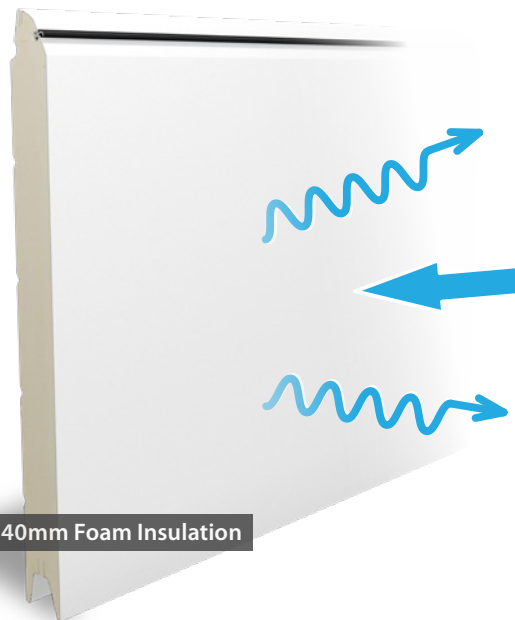

Heat and Sound Insulation

If, like nearly 50% of UK homeowners, your garage is your home-office, gym or workshop, you'll love the increased insulation provided by the 40mm thick SeceuroGlide panels. Each panel is constructed from two steel sheets which encase a foam core for strength and insulation. The steel is hot dip galvanised, before a primer and tough polyester finish coat is applied.

Built to Withstand the Weather

SeceuroGlide's range of finishes feature superior performance against corrosion and weathering. The surfaces are easy to clean with water and natural soap, so maintaining the pristine look of your garage door can be done in as little as 5 minutes. Substantial rubber seals reach 30mm into the opening at the top, sides and bottom of the door, providing protection against wind and rain.

Made to Measure

Every garage door is made to measure, meaning a bespoke fit for each and every house. A perfect fit means a perfect seal so your garage will remain watertight no matter what the British weather throws at us!

In partnership with the Weather Defender

The optional SeceuroSeal helps reduce water ingress, keeping the garage dry and clean from outside debris – even in the worst weather. Fitted on the ground underneath the door, SeceuroSeal is ideal for garages with uneven floors or those that lie at the bottom of a sloping driveway.

40mm Foam Insulation