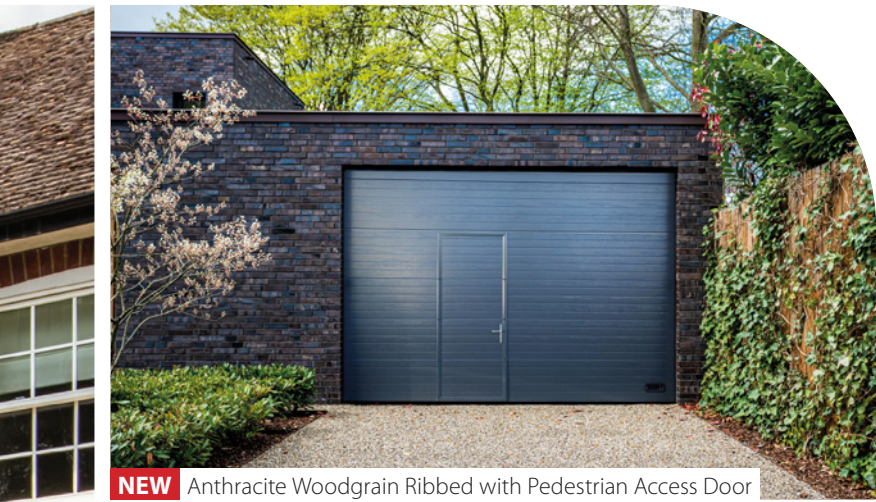

SeceuroGlide
Sectional Garage Doors

YR WARRANTY
UK EXCLUSIVE WARRANTY

Make an Entrance
with SeceuroGlide
Sectional Garage Doors

NEW

2

"I couldn't be happier with the quality of my new garage door! It's sturdy, smooth, and adds a polished look to my home."

Uncompromising Quality

NEW Anthracite Woodgrain Ribbed with Pedestrian Access Door

Your home deserves the very best.

Turn your garage into your home's best feature with a SeceuroGlide Sectional Garage Door.

Choosing the right garage door for you, your family and your home can be daunting. With SeceuroGlide Sectional Garage Doors we have developed a system that will not only transform the look of your property, but provides a quality, reliable solution that is as functional as it is attractive.