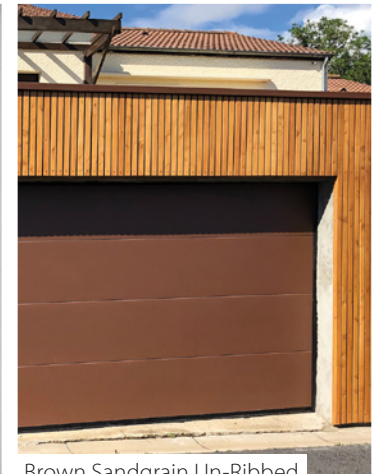

Black Woodgrain Georgian Cassette

White Smooth Centre Ribbed

Two-Colour Visio

Brown Sandgrain Un-Ribbed

Grey Metallic Sandgrain Top-Ribbed

A beautiful finish.

This is where you can truly create your ideal garage door. Available in any RAL colour, SeceuroGlide Sectionals provide the opportunity to match your door to your windows, front door or even your car! Here are some of our most popular finishes, including our new range of sandgrain textured colours.