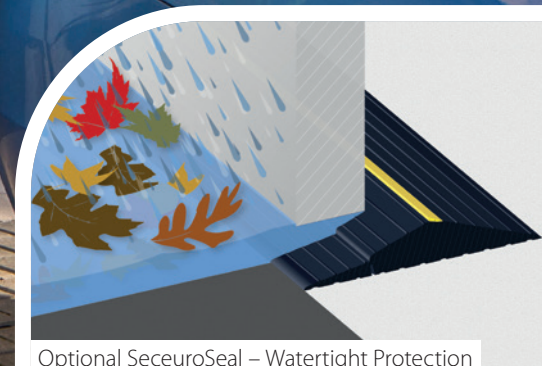

Anthracite Dura Finish - also available in Black

Superior Performance

Key Features

Dual-Wall Steel Panels

All-Round Weatherseals

Optional SecuroSeal – Watertight Protection

Keep your garage warm in the winter and cool in the summer with SeceuroGlide's insulated panels.