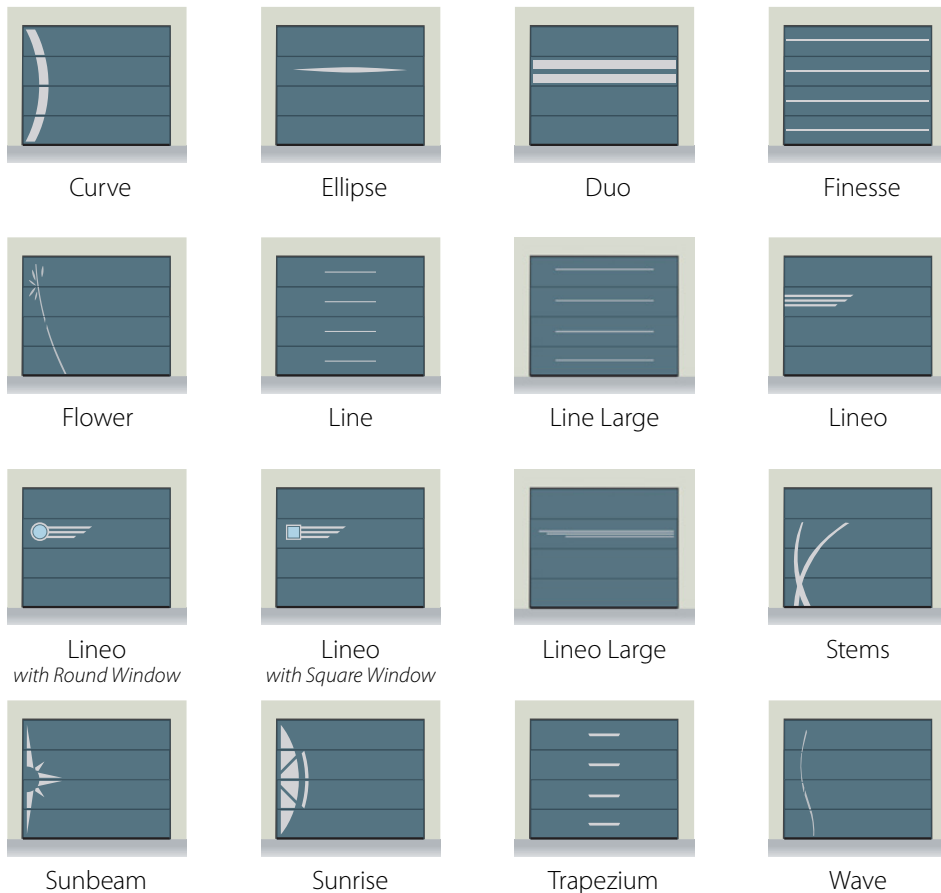

Round PVC Windows

With acrylic glazing.

Colour matched to the door.

Clear

Textured

Note: Window availability varies depending on the type of panel.

Elevate your garage door style.

Brushed Aluminium Decals **NEW**

Enhance your kerb appeal by adding a sleek decal design to any smooth or sandgrain Un-Ribbed door. From subtle modern lines to sculptural art-inspired shapes, personalise your SeceuroGlide Sectional Garage Door to match your home, and your style.