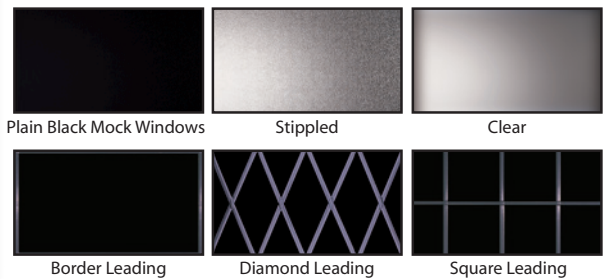

The Platinum Range of side-hinged garage doors meets the increasing demand for a comprehensive range of budget-conscious doors for retail and trade customers.

GRP is an incredibly strong, dent resistant modern composite laminate with a better strength to weight ratio than steel. The door face is devoid of joints, seams, rivets or fastenings to detract from its good looks. All doors are supplied fully finished, won't warp, shrink or rust and are virtually maintenance free. Doors are built onto a strong, corrosion protected steel chassis that provides a protective "picture frame" edge all around the door panel.

For details of additional ranges available from Wessex Doors please see our main Range Guide or visit www.wessexdoors.co.uk.

LYMINGTON

MORE LIKE WOOD THAN WOOD!

Wessex uses the finest softwood timber masters to create moulds with enhanced grain and detailing that no exterior grade timber can match. Our Platinum range of side-hinged doors look just like wood but with the added benefit of minimal maintenance!

FINISHED TO PERFECTION

Hand finished by craftsmen, woodgrain doors are "antiqued" to reproduce the natural subtlety of timber.

WINDOWS

Windows are available in mock black, stippled and clear with the option of border, diamond or square leading. Windows are available on doors marked 

White doors will come on a white chassis, ebony woodgrain doors on black chassis and all other woodgrain colours on brown chassis. Red, Green an Blue colours and Coastal colours on a white or black chassis.