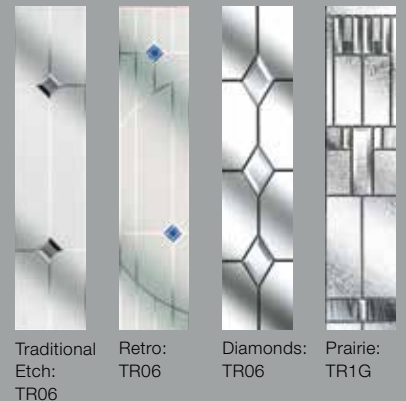

Style TR06

Door leaf in Standard colour Traffic White, with 3 panels, frame in Traffic White, Chrome lever/lever handle, French glazing

Style TR36

For narrow openings, in Standard colour Traffic White on both sides only

More options:

- Colours** Page 34
- Sidepanels** Page 35
- Glazings** Page 36
- Accessories** Page 40

◀ **Style TR06** in Steel Blue and Elegance glazing, with lever/lever handles and letterplate in Chrome