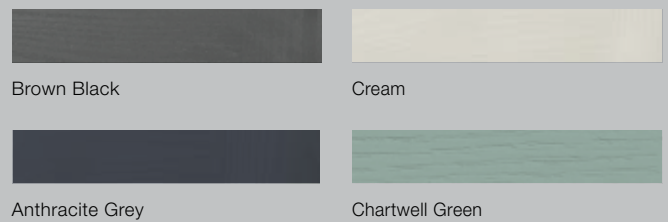

Bespoke Colours

Our mixing system allows a choice of colour options from the RAL colour range.

Standard colours

Jet Black

Signal Red

Steel Blue

Traffic White

Pine Green

Heritage colours

Chartwell Green

Slate Grey

Larkspur Blue

Desert Sand

Willow

Camouflage Beige

Brunswick Green

Anthracite Grey

Wine Red

Silver Grey

Cream

Woodgrain finishes

Golden Oak

Rosewood

Frame options

Foiled Frame Standard colours*

Internal white only. Hinged open in only

Woodstain Colours

Internal colour matched or white

* Due to the difference of materials we cannot guarantee an exact match in colour or texture of the finished doors in foiled frames.