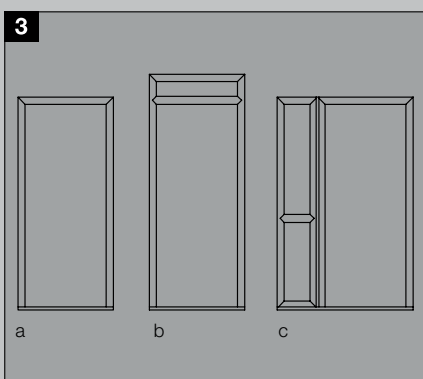

1 Fire resistant glazing

Fire resistant glass is available as a double glazed unit with the inside pane laminated and the external pane in Pilkington Pyroshield2 Georgian wire glass (rating E30). Where obscure glass is required then the laminated panel is supplied as stippolyte obscure.

2 Self closing devices

Fire doors are usually required to have self closing devices fitted. Hörmann recommends the use of overhead type controlled closers to EN 1154 for this purpose. The closers used are rated for the weight and size of the doors supplied. Jamb type concealed closers can be supplied on request but Hörmann accepts no responsibility for the ability of this type of device to fully close a door.

The ability of any closer to close a door is dependent on the free movement of air on both the opening side and closing side of the door. Overhead closers require a minimum of 30 mm fixing space at the head of the frame and also clearance at the reveal to allow the door to open to 90°. Please ensure your build detail allows sufficient space.

3 Fire Door Frame options

- a: Single
- b: Single Toplight
- c: Single Midrail Sidelight

4 Fire Rated letterplate