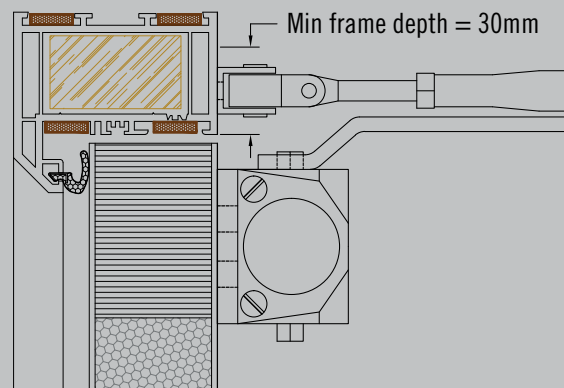

Overhead Closer detail PVCu frame

Minimum frame head depth required for fitting of overhead closer.