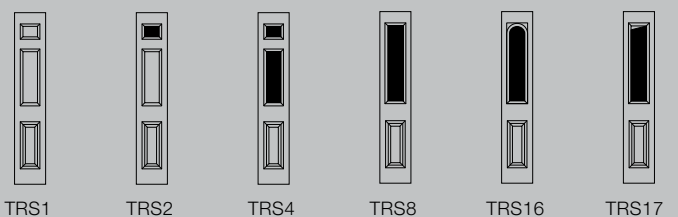

Matching Side Panels

439 mm including couples

Midrail Sidelight

Toplight