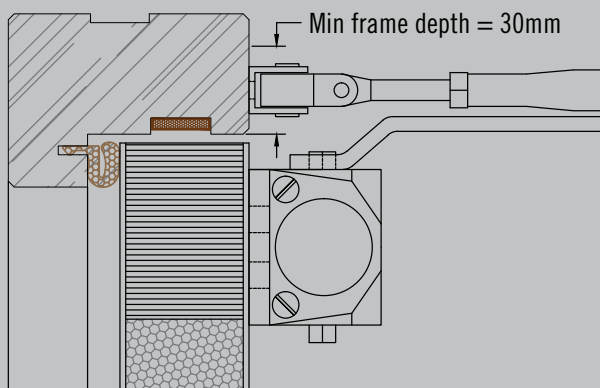

Features and Benefits

- Available primed for on-site painting or prefinished in a choice of five standard colours
- Meet Secured by Design standards
- Durable construction that does not warp, bow or split
- Excellent sound and thermal performance
- Acoustic seals to meet Part E of Building Regulations
- GRP Fibrecolour variants available in Jet Black, Steel Blue, Pine Green, Signal Red and Traffic White
- Glazed options available

Ironmongery

- Multipoint locking system
- Euro profile key/thumb-turn cylinder
- Steel butt hinges as standard

Additional Items

- 180° eye viewer
- Fire rated letterplate
- Door chain

Self-Closing Options

- Concealed door closer.
- Overhead door closer.

Overhead Closer detail timber frame