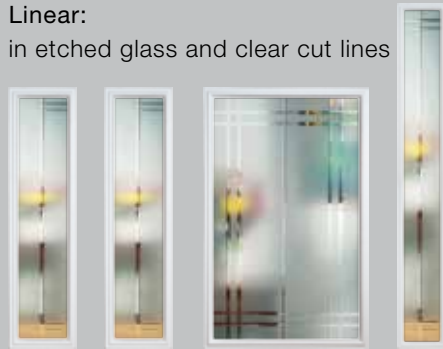

Traditional Etch: in Grey only

Retro: in 4 colours

Diamonds: in clear bevelled glass and in 4 colours

Prairie: in clear bevelled glass

Flair: in clear bevelled glass

Gibson:
in clear bevelled glass

Linear:
in etched glass and clear cut lines