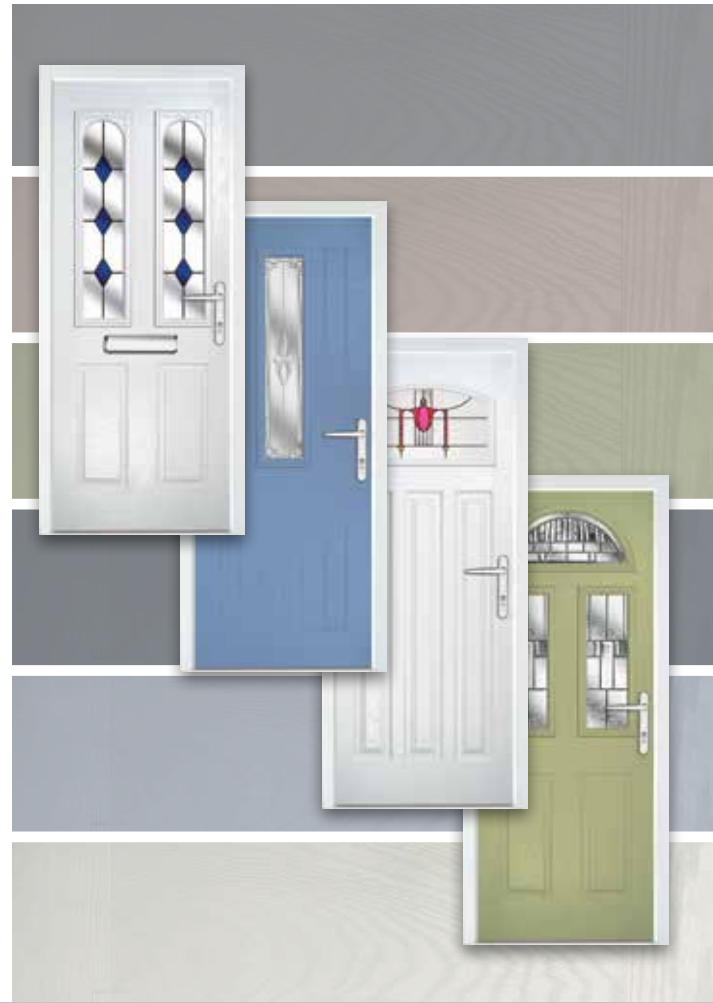

6 Individual designs

Design your door exactly the way you want it, to your own individual taste. You can choose between various colours and decors as well as glazings. Discover the design possibilities from page 34.