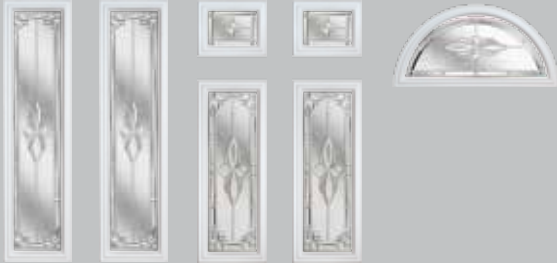

Traditional Etch: in Grey only

Retro: in 4 colours

Diamonds: in clear bevelled glass and in 4 colours

Prairie: in clear bevelled glass

Flair: in clear bevelled glass

Gibson:
in clear bevelled glass

Linear:
in etched glass and clear cut lines