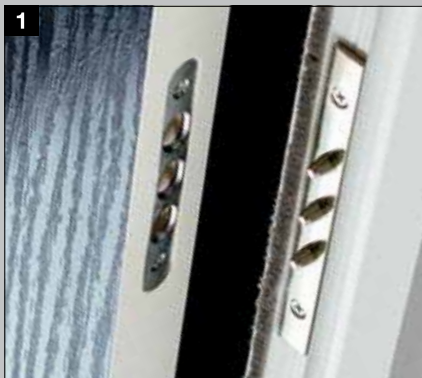

Standard range

1 Triple Dogbolts

- 2 sets of triple dogbolts supplied as standard on all Hörmann composite doors
- Designed to complement our existing high security multi-point lock
- Exclusive to Hörmann

2 Euro cylinder

Delivered with 3 keys as standard. With emergency and hazard function, i.e. the door lock can still be operated when the key is inserted on the inside.

Specialised range

3 AV2 Multipoint Autolock

Designed to provide homeowners with instant security by automatically engaging two solid high-tensile steel hooks and central latch every time the door is shut.

Standard 24 mm wide keeps with dust boxes, auto latch strike plate and off-set screw fixing for enhanced security.

4 Thunderbolt Heritage Lock

Designed to complement our traditional or modern doors featuring shoulder height locking.

5 Security cylinder

The security door cylinder incorporates an anti-snap facility to protect your door and keep your home secured.

6 Thumb-turn cylinder

The standard and security cylinders are available with an optional thumb-turn. The door can be locked and unlocked from the inside without the use of a key.