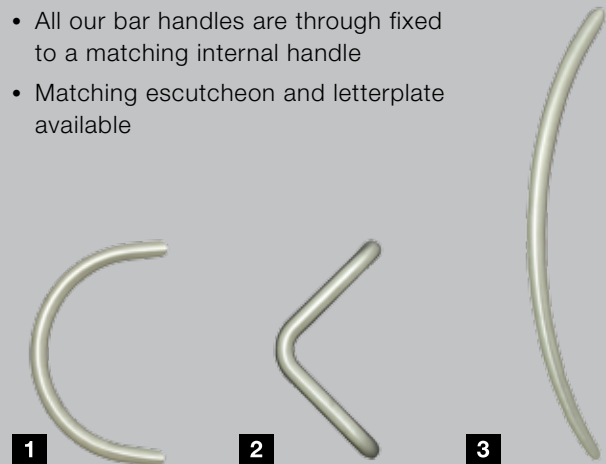

The border on the numbers is available in the five colours shown and in any two combinations.

Whatever you want!

Personalising your composite exterior door from Hörmann doesn't end with the style, colour and finish. There is an extensive range of high quality accessories to choose from to suit the overall look of your home. Our corrosion resistant handles, letterplates, knockers, numerals and eyeviewers have been manufactured to an extremely high standard of performance.

Contemporary steel bar handles

- Brushed stainless steel bar handles
- Contemporary handles that create a stunning entrance door
- Austenitic stainless steel construction
- Ultimate corrosion resistance
- All our bar handles are through fixed to a matching internal handle
- Matching escutcheon and letterplate available