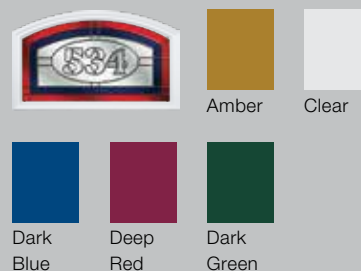

Heritage colours

Chartwell Green

Slate Grey

Larkspur Blue

Desert Sand

Willow

Camouflage Beige

Brunswick Green

Foiled Frame Standard colours*

Internal white only. Hinged open in only

Woodstain Colours

Internal colour matched or white

* Due to the difference of materials we cannot guarantee an exact match in colour or texture of the finished doors in foiled frames.

Clear lines:
in clear glass

Satin lines:
in satin backing

Panache:
in clear glass

Simplicity:

in clear bevelled glass

Victoriana:
in 4 colours

Dorchester:
in Green/Blue

Numbers:

The border on the numbers is available in the five colours shown and in any two combinations.

Whatever you want!

Personalising your composite exterior door from Hörmann doesn't end with the style, colour and finish. There is an extensive range of high quality accessories to choose from to suit the overall look of your home. Our corrosion resistant handles, letterplates, knockers, numerals and eyeviewers have been manufactured to an extremely high standard of performance.