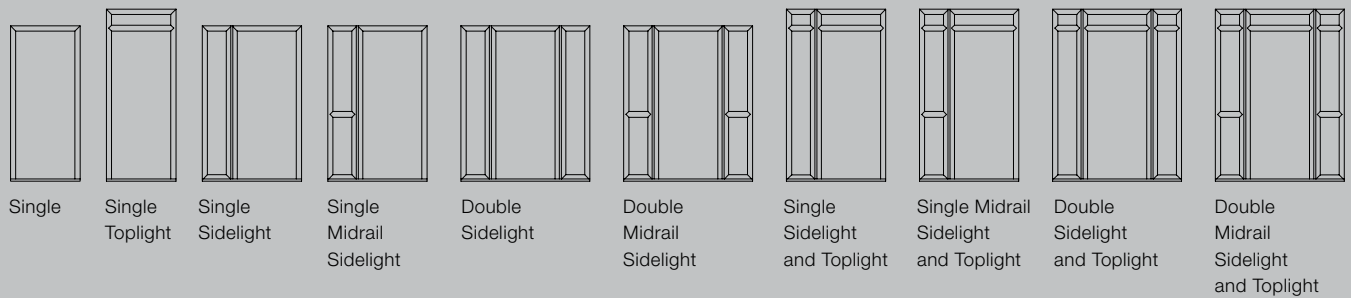

Frame options