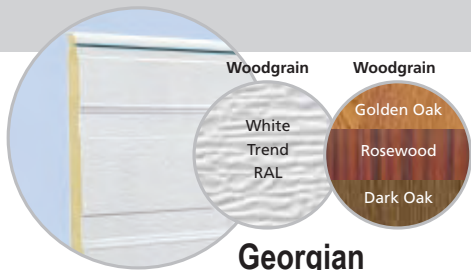

Sectional Garage Doors GSW 40-L

Ordering Notes:

Door heights achieved by mixing panel heights (except ribbed) use of 0, 9, 17, or 32mm bottom profiles or top panel cut downs.

When ordering use metric sizes, imperial conversions are nominal.

Delivery:
To company premises FOC.
To site £60 nett.
To Highlands and Islands on application.

Prices £'s Sterling.

Prices exclude VAT at the prevailing rate.

E&OE.

Lead Time Guidance

Georgian:

1-2 weeks

Georgian Woodgrain White
Georgian Golden Oak*
Georgian Rosewood*

*Size limitations apply, please contact the Sales Office.

4-6 weeks

Georgian Dark Oak
All Trend Colours

+1 week

For RAL Colours please add 1 week to the standard lead times above

Georgian

Standard Widths

Standard Heights

Intermediate height or width or combination:
Next size + £120

2084	2134	2235	2286	2388	2438	2591	2743	3048	3353	3658	3962	4216	4267	4420	4572	4724	4877	5500
6'10"	7'0"	7'4"	7'6"	7'10"	8'0"	8'6"	9'0"	10'0"	11'0"	12'0"	13'0"	13'10"	14'0"	14'6"	15'0"	16'0"	17'0"	18'0"

4 Sections	1875 6'2"	2050 6'9"	2175 7'2"	White	1039	1039	1113	1113	1145	1145	1225	1344	1462	1581	1700	1818	1765	1659	1871	1919	1983	2101	2481
	1925 6'4"	2084 6'10"	2204 7'3"	Trend	1140	1140	1223	1223	1254	1254	1345	1475	1605	1736	1866	1996	2126	1946	2094	2142	2272	2402	2631
	2000 6'6"	2125 7'0"	2250 7'4"	RAL	1418	1418	1516	1516	1554	1554	1662	1817	1973	2129	2285	2441	2597	2385	2539	2700	2856	3012	3276
				Wood Design	1288	1288	1459	1459	1479	1479	1566	1615	1742	2062	2189	2317	2295	2189	2507	2619	2772	2926	3207

5 Sections	2375 7'9"	2750 9'0"	White	1389	1389	1488	1488	1530	1530	1634	1792	1950	2108	2266	2323	2380	2437	2495	2556	2640	2798	3096
	2500 8'2"		Trend	1571	1571	1682	1682	1729	1729	1846	2023	2201	2379	2556	2621	2685	2749	2814	2882	2977	3155	3530
	2625 8'9"		RAL	1722	1722	1845	1845	1893	1893	2025	2220	2415	2609	2804	2999	3195	2930	3122	3322	3517	3712	4150
			Wood Design	1721	1721	1947	1947	1974	1974	2088	2153	2322	2584	2743	2902	2968	3054	3141	3279	3471	3663	4023

6 Sections	2875 9'5"		White	1851	1851	1982	1982	2039	2039	2175	2385	2595	2805	3015	3091	3167	3244	3320	3399	3477	3562	
	3000 9'9"		Trend	2089	2089	2237	2237	2300	2300	2453	2689	2925	3162	3398	3484	3569	3655	3741	3829	3897	3981	
			RAL	2333	2333	2481	2481	2538	2538	2696	2930	3164	3397	3631	3865	4100	3782	4013	4252	4357	4441	
			Wood Design	2292	2292	2594	2594	2629	2629	2779	2865	2907	3234	3433	3632	3714	3822	3930	4101	4145	4242	

Extra Fittings

	Maximum Height mm	3000	3000	3000	3000	3000	3000	3000	3000	3000	3000	3000	3000	3000	3000	3000	3000	3000	2875	2875	2500
	Number of windows	3	3	3	3	3	3	3	3	4	4	4	5	5	5	5	5	6	6	7	
Polyurethane Windows (including those fitted vertically down the door - round polyurethane or square type 1 & 2. Match windows to number of sections ie 4 sections = 4 windows)	White	287	287	287	287	287	287	287	287	382	382	382	477	477	477	477	477	573	573	668	
	Trend	379	379	379	379	379	379	379	379	505	505	505	631	631	631	631	631	757	757	883	
	RAL	379	379	379	379	379	379	379	379	505	505	505	631	631	631	631	631	757	757	883	
	*Wood Design	379	379	379	379	379	379	379	379	505	505	505	631	631	631	631	631	757	757	883