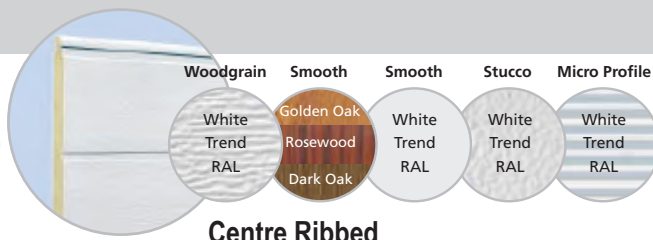

Centre Ribbed