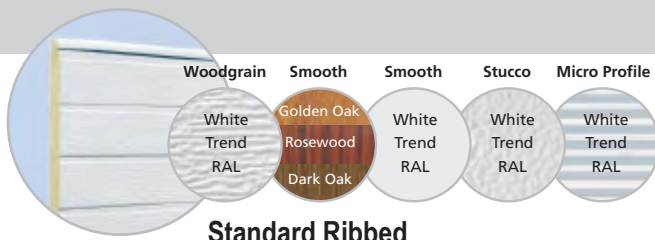

## Trend Colours

Flame Red RAL 3000	Fir Green RAL 6009	Window Grey RAL 7040	Sepia Brown RAL 8014
Gentian Blue RAL 5011	Anthracite Grey RAL 7016	White Aluminium RAL 9006	Cream RAL 9001
Moss Green RAL 6005	Light Grey RAL 7035	Grey Aluminium RAL 9007	TT 703 A special satin metallic effect - grey with micaceous iron ore particles.